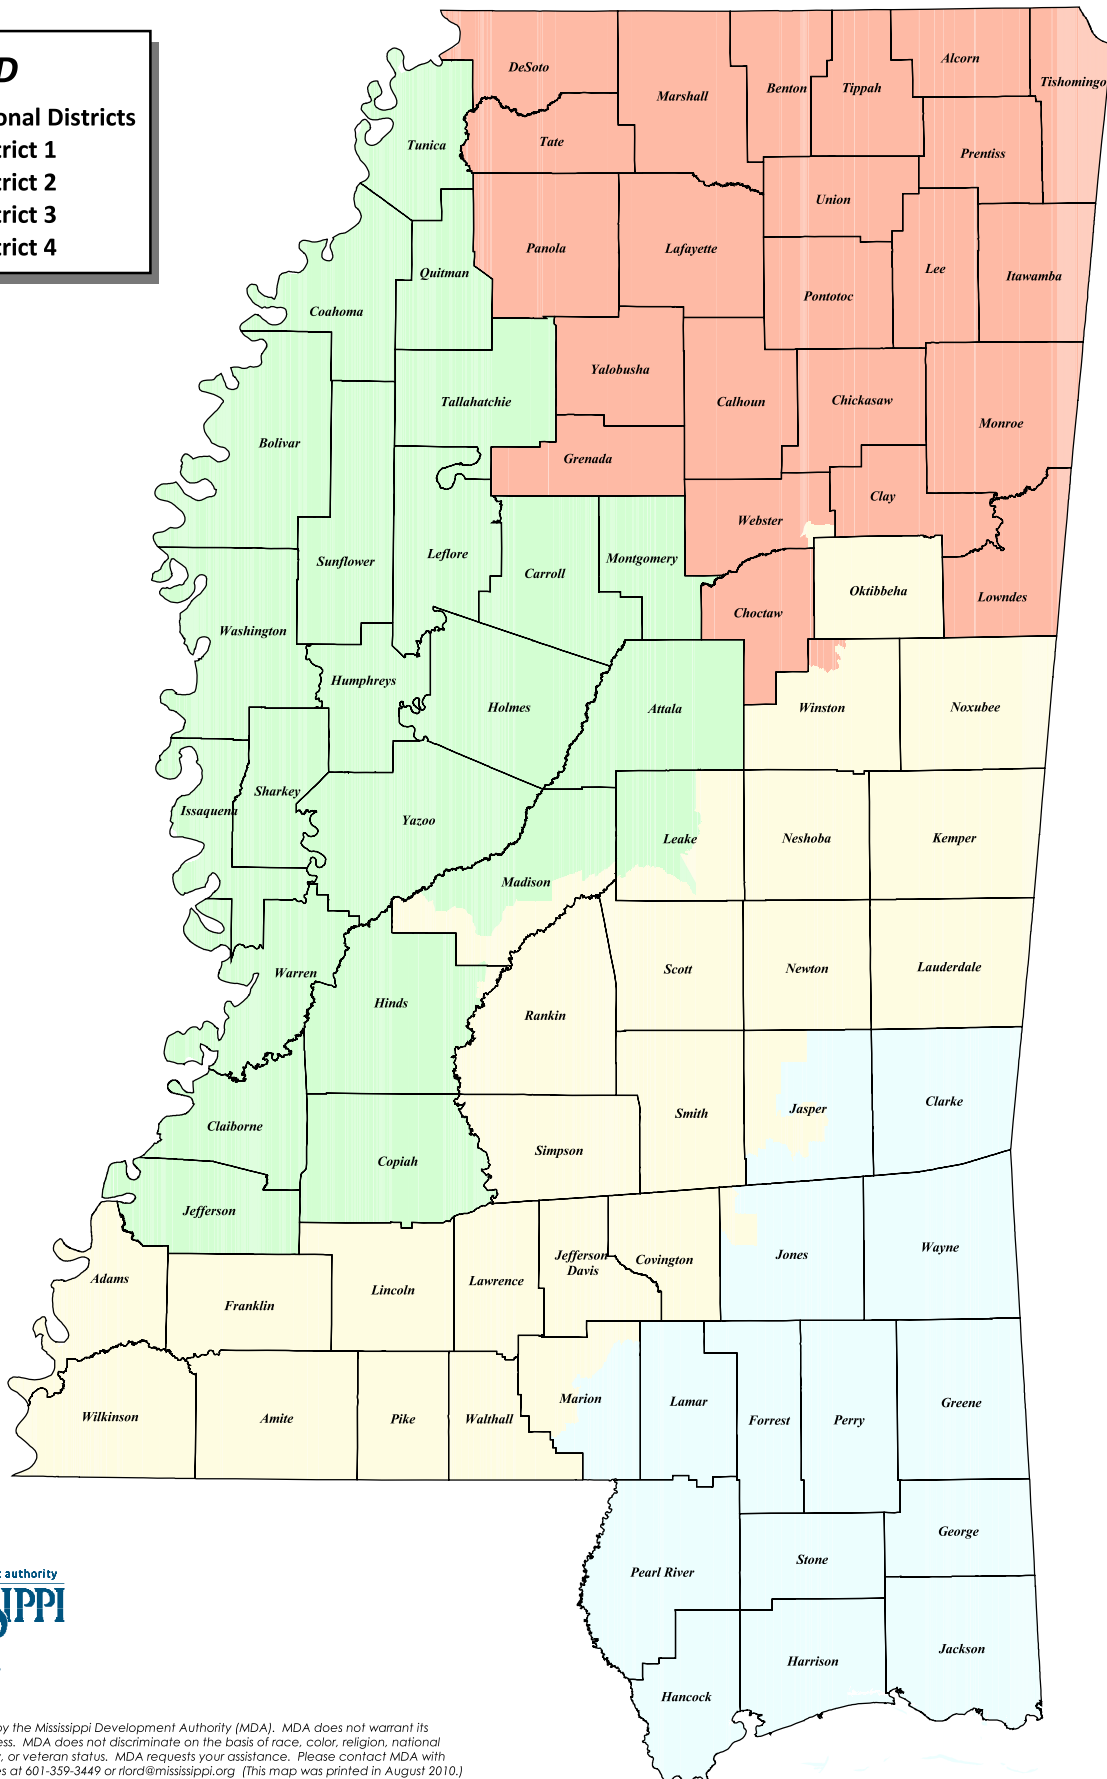

Congressional Districts in Mississippi

LEGEND

Congressional Districts

- District 1
- District 2
- District 3
- District 4